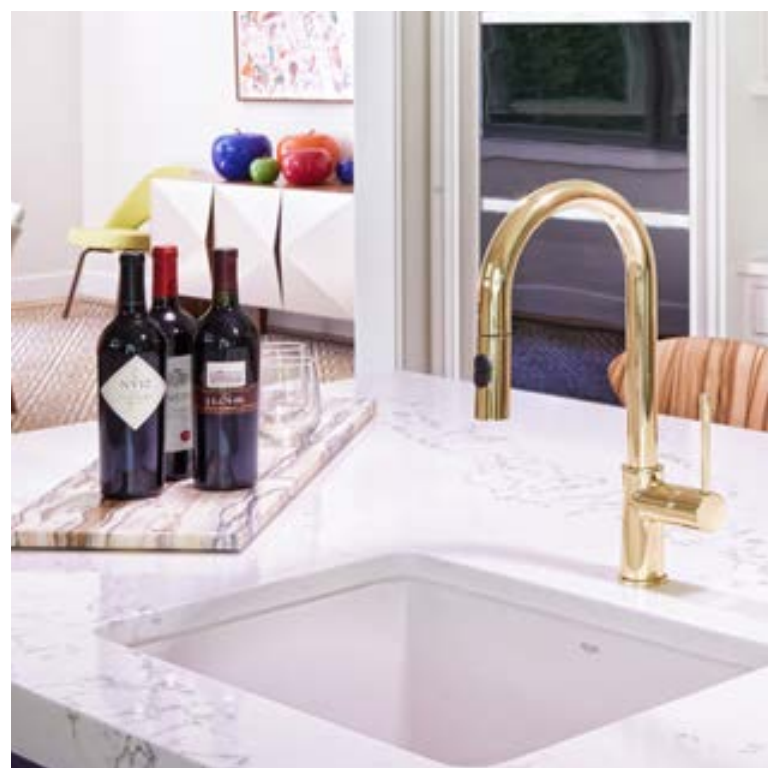

ROXANE MOSLEH

INTERIOR DESIGN | PROJECT CONSULTING

MERIDIAN AVENUE

“The space within becomes the reality of the building.”
—FRANK LLOYD WRIGHT

MODERN MINIMALISM

This sprawling waterfront home, located on **MERIDIAN AVENUE** along Miami’s Intracoastal Waterway, is designed and built to sell. With finishes in Calacatta Gold Marble, porcelain concrete tiles, and a magnificent custom walnut floating staircase, this home is the epitome of modern Italian design.

BROOK ROAD

MID-CENTURY BEACH GETAWAY

Vivid colors and elements drawn from the Mid-Century period complement the elements of the beach and ocean on **BROOK ROAD**. The use of bold blue, lime greens and tones of the summer sunset gives a modern, lively element to this traditional Westhampton Beach residence.