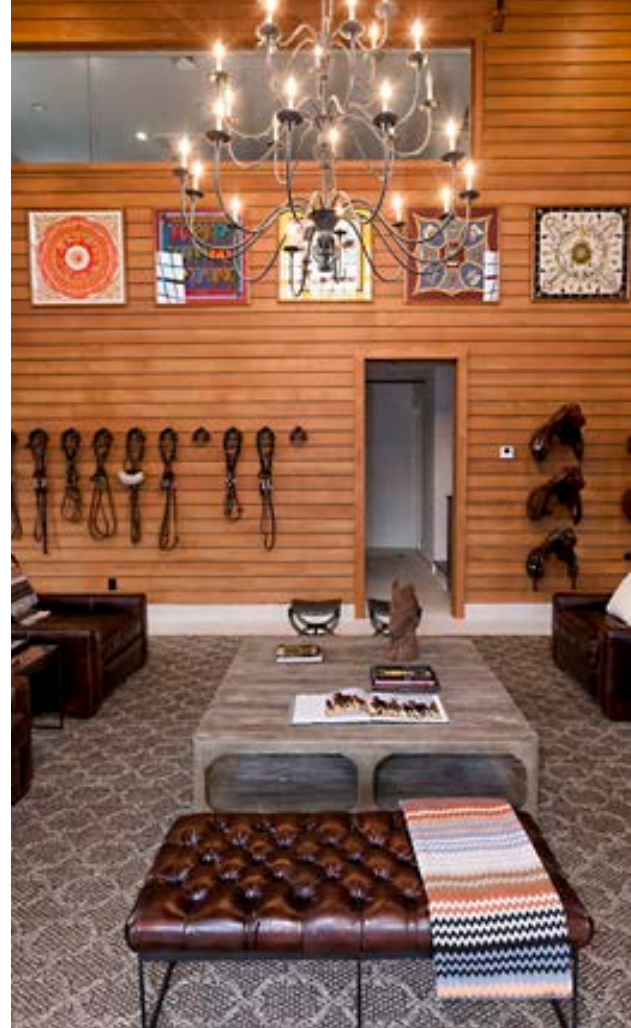

EQUESTRIAN MASTERPIECE

Framed vintage Hermes scarves line the mahogany walls of the **WEST POND DRIVE** tack room, featuring leather seating, custom millwork, and imported iron saddle and bridle racks. This Bridgehampton reception room is designed for the equine connoisseur with a vision of coupling the fine French 1832 Hermes saddlery and a modern-day working facility.